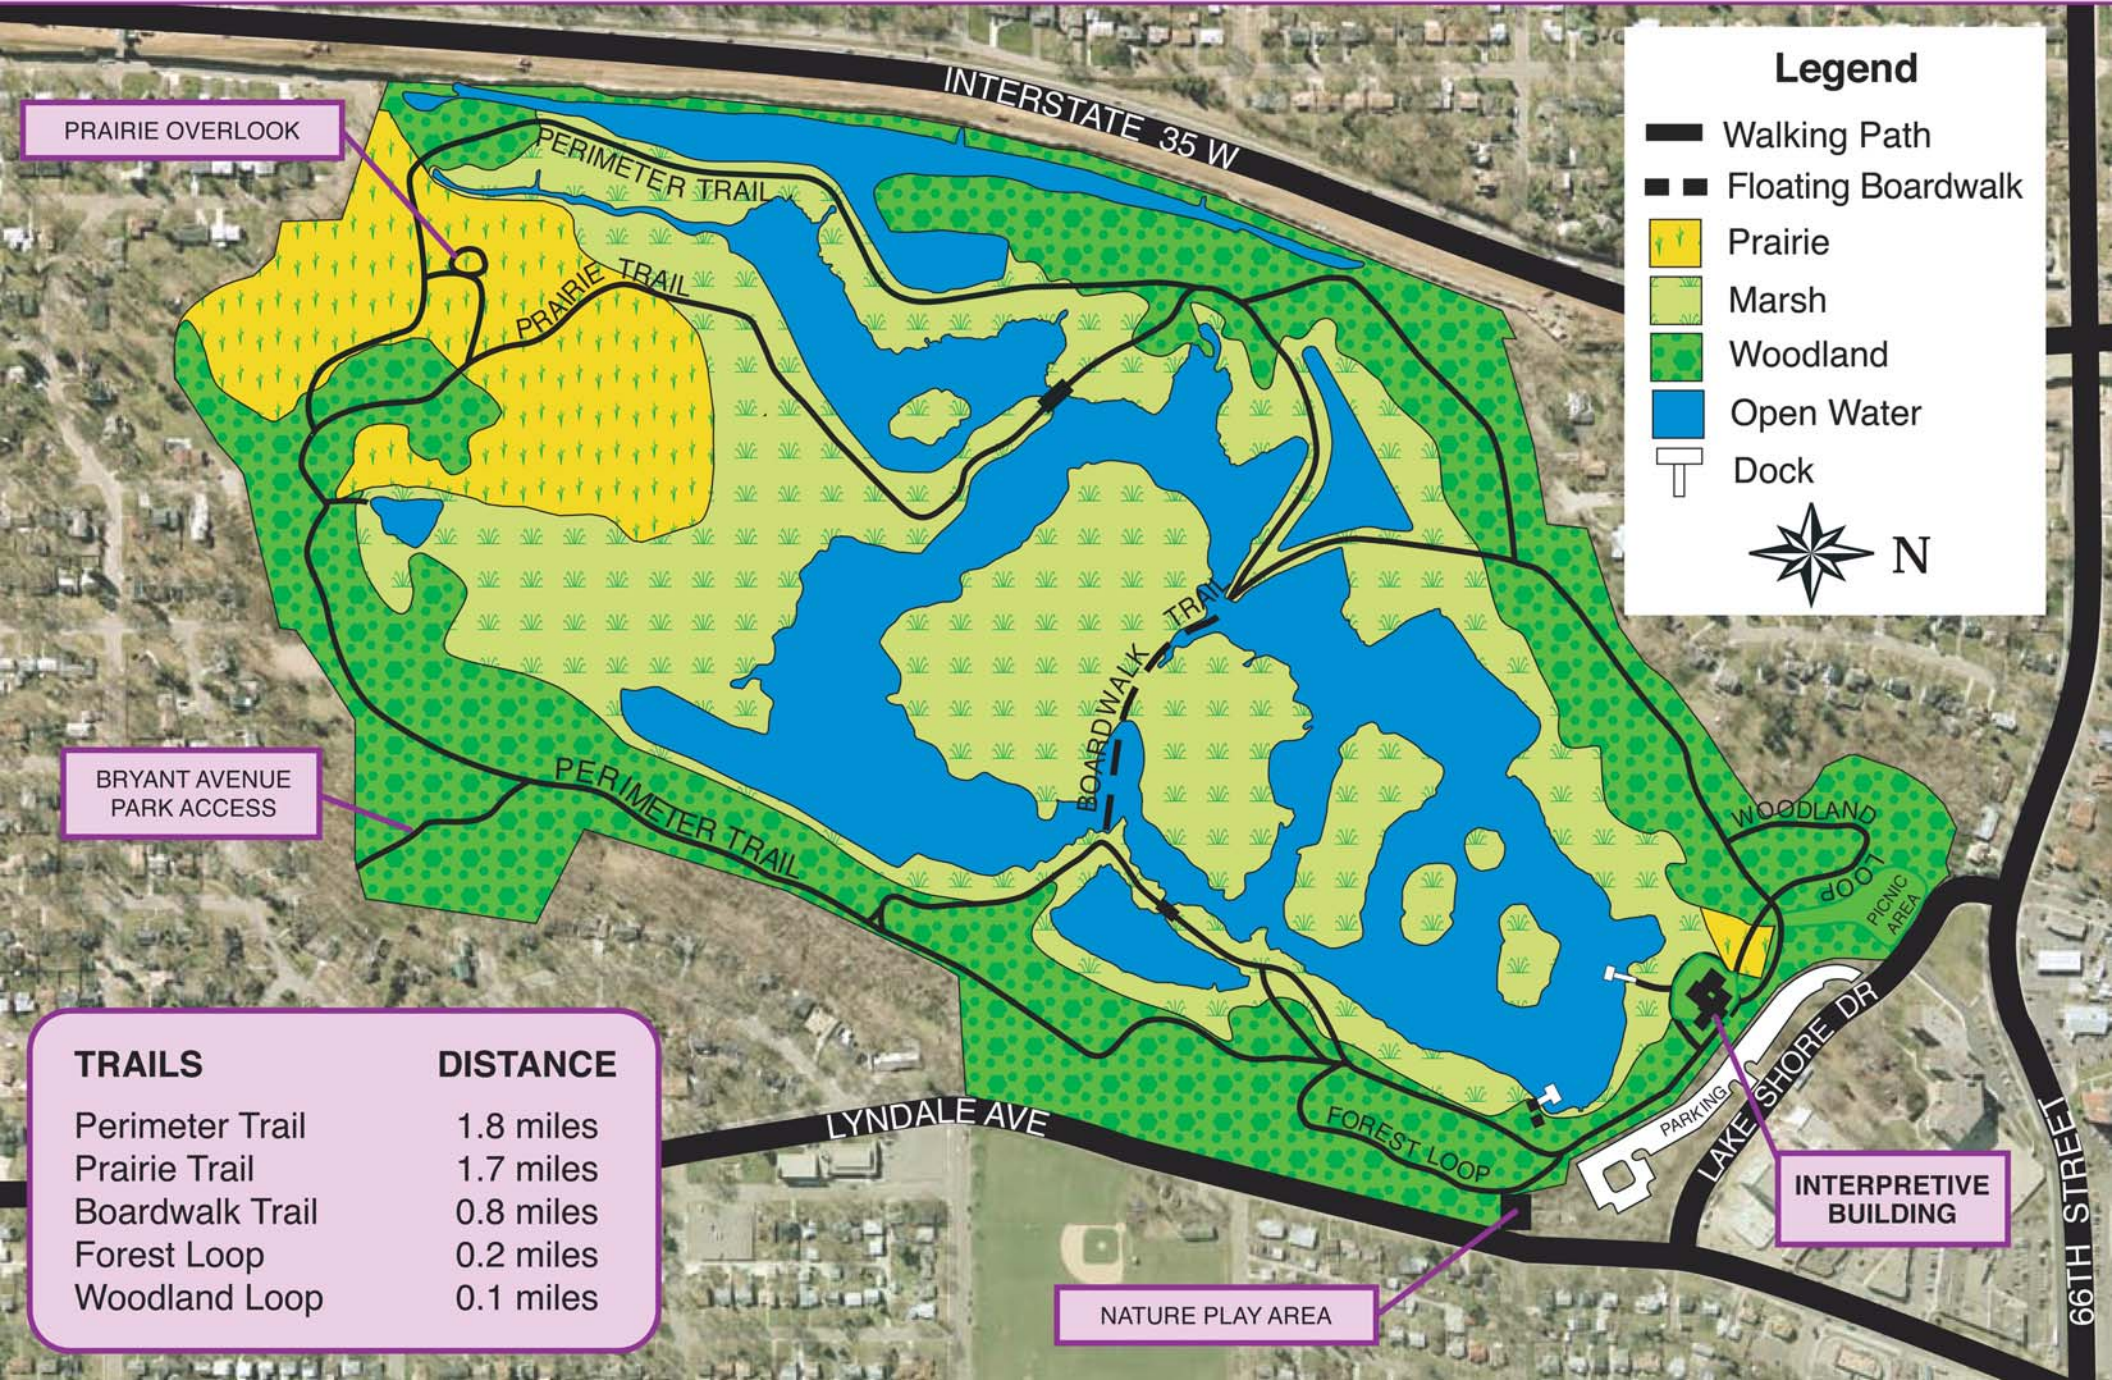

Wood Lake Nature Center

6710 Lake Shore Dr

612-861-9365

woodlakenaturecenter.org

Legend

- Walking Path
- Floating Boardwalk
- Prairie
- Marsh
- Woodland
- Open Water
- Dock

PRAIRIE OVERLOOK

BRYANT AVENUE
PARK ACCESS

TRAILS	DISTANCE
Perimeter Trail	1.8 miles
Prairie Trail	1.7 miles
Boardwalk Trail	0.8 miles
Forest Loop	0.2 miles
Woodland Loop	0.1 miles

NATURE PLAY AREA

INTERPRETIVE
BUILDING

66TH STREET