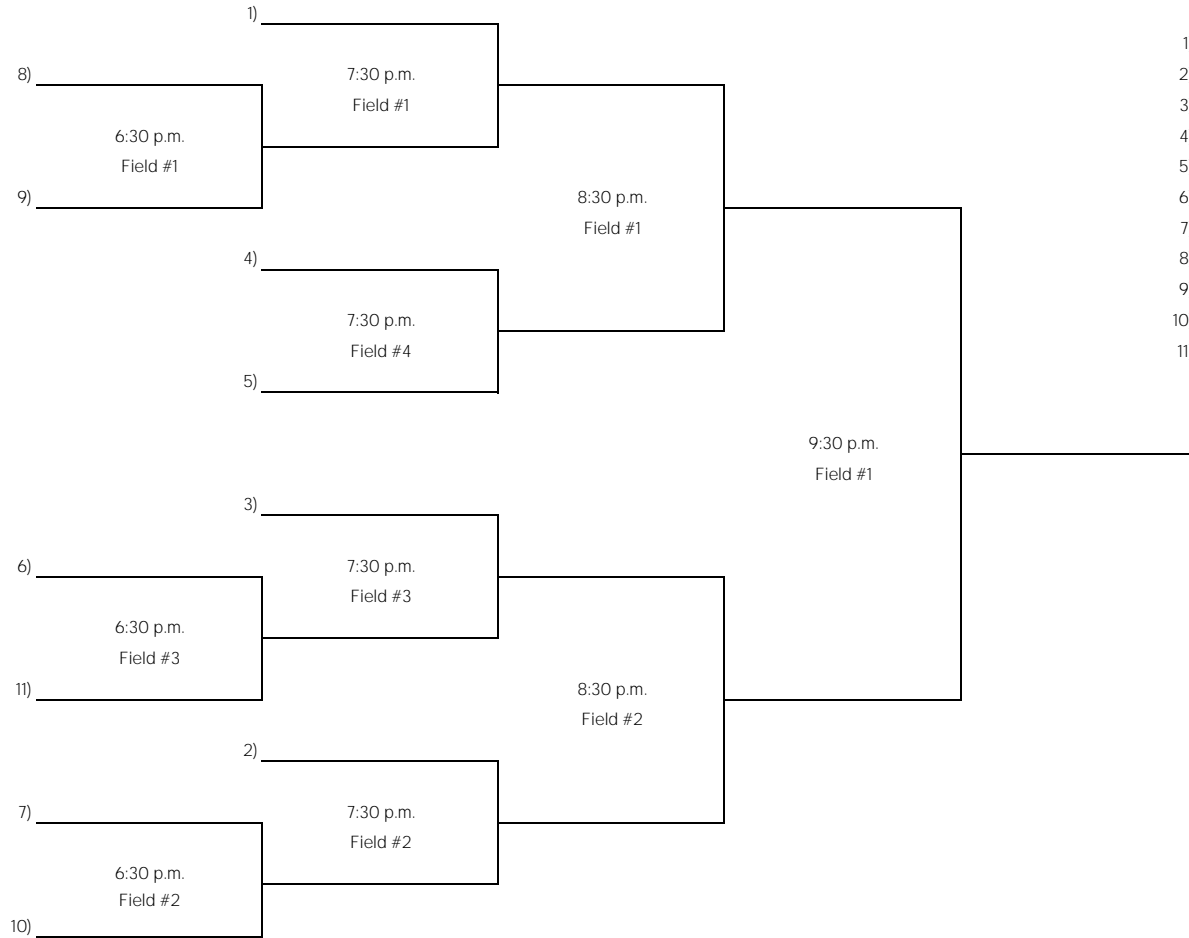

Richfield Recreation Services

Monday Men's Softball Playoff Schedule

Playoffs will be played the week following the last regular-season game

- * Players must be on official roster and have played at least three regular-season games to be eligible for playoffs
- * High seed is home team
- * All league rules apply

W L T League Points

- 1)
- 2)
- 3)
- 4)
- 5)
- 6)
- 7)
- 8)
- 9)
- 10)
- 11)