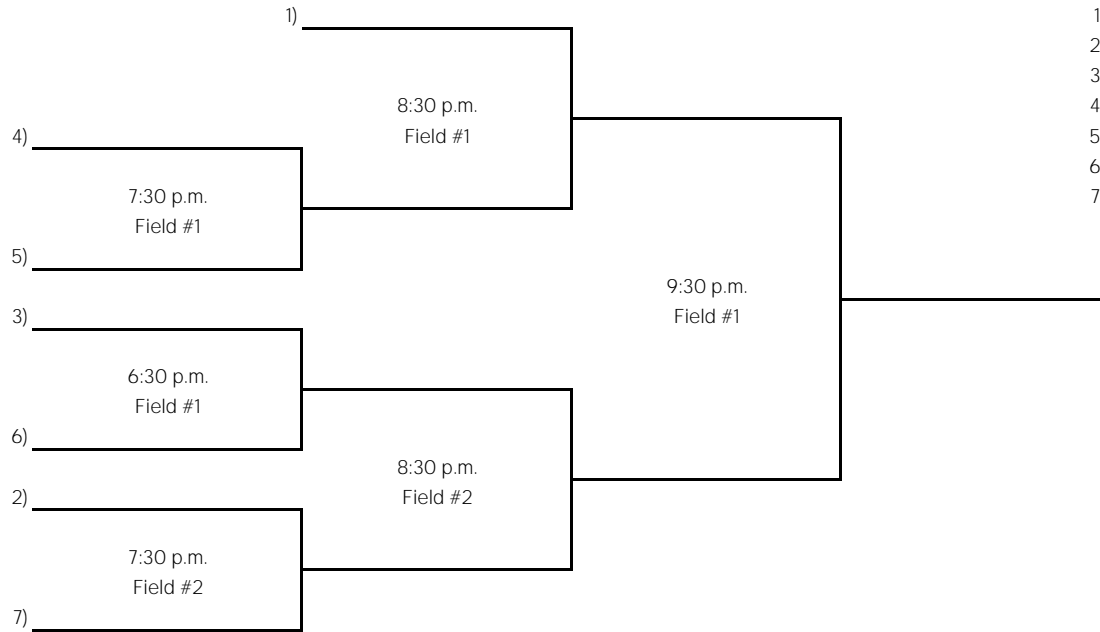

Richfield Recreation Services

Tuesday Men's Softball Playoff Schedule

Playoffs will be played the week following the last regular-season game

* Players must be on official roster and have played at least three regular-season games to be eligible for playoffs

* Only top 8 teams in the regular season make the playoffs

* High seed is home team

* All league rules apply

W	L	T	League Points
1)			
2)			
3)			
4)			
5)			
6)			
7)			