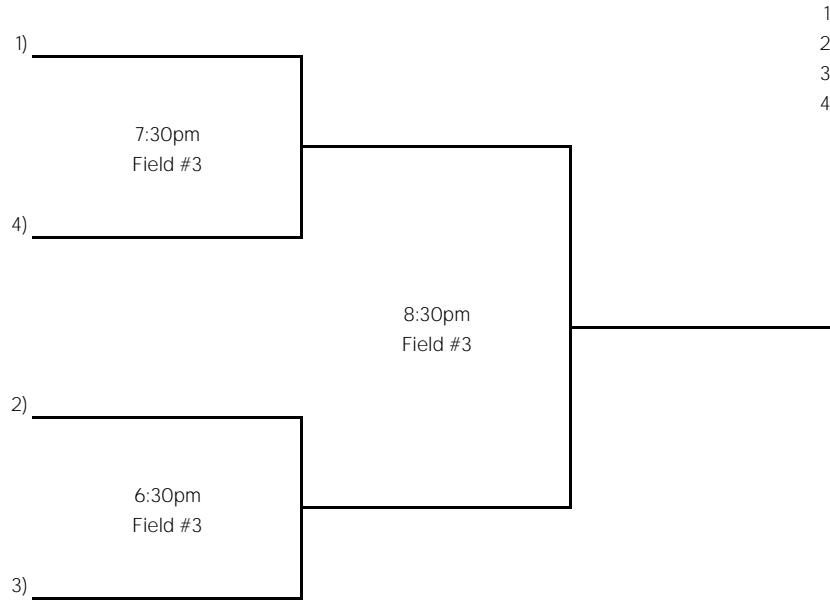

Richfield Recreation Services Tuesday Corporate Softball Playoff Schedule

Playoffs will start the week following the last regular-season game

* Players must be on official roster and have played at least three regular-season games to be eligible for playoffs

* Only top 8 teams in the regular season make the playoffs

* High seed is home team

* All league rules apply

- 1)
- 2)
- 3)
- 4)

W	L	T	League Points
---	---	---	---------------