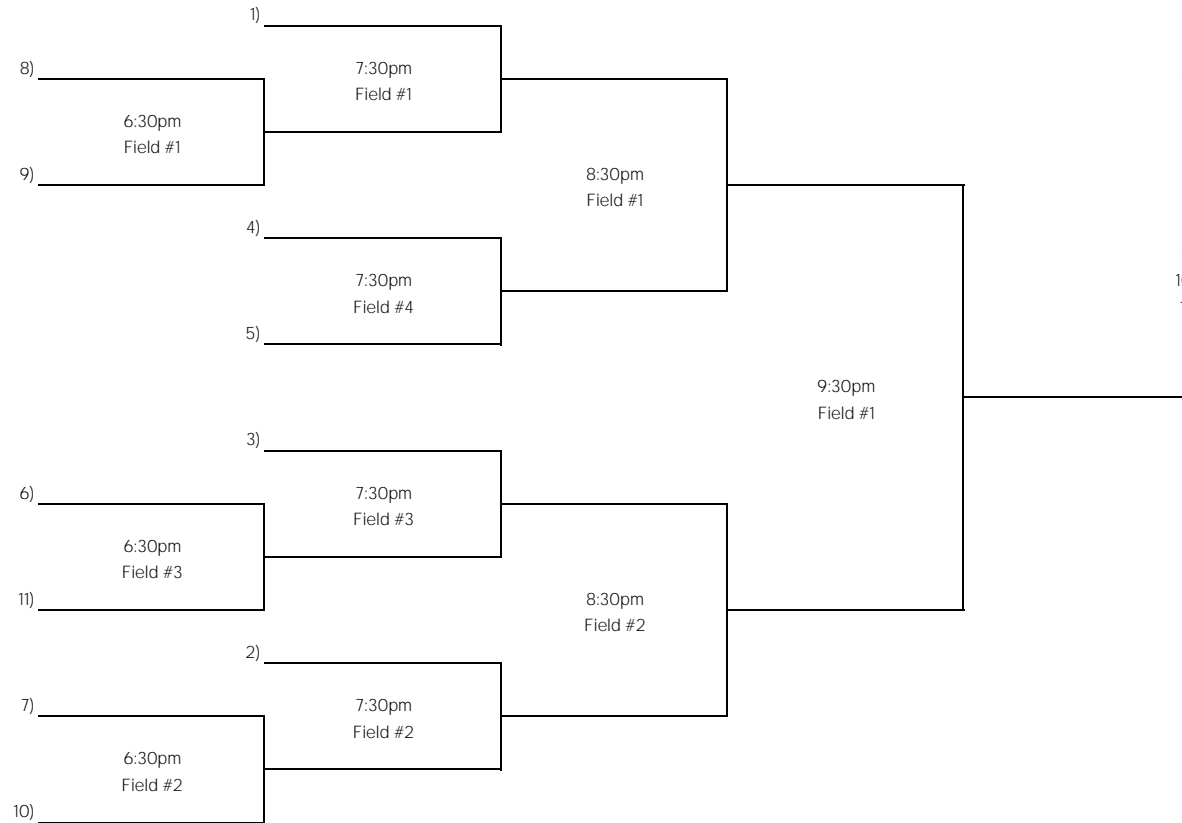

Richfield Recreation Services

Wednesday Men's Softball Playoff Schedule

Playoffs will be played the week following the last regular-season game

- * Players must be on official roster and have played at least three regular-season games to be eligible for playoffs
- * High seed is home team
- * All league rules apply

W	L	T	League Points
			1)
			2)
			3)
			4)
			5)
			6)
			7)
			8)
			9)
			10)
			11)