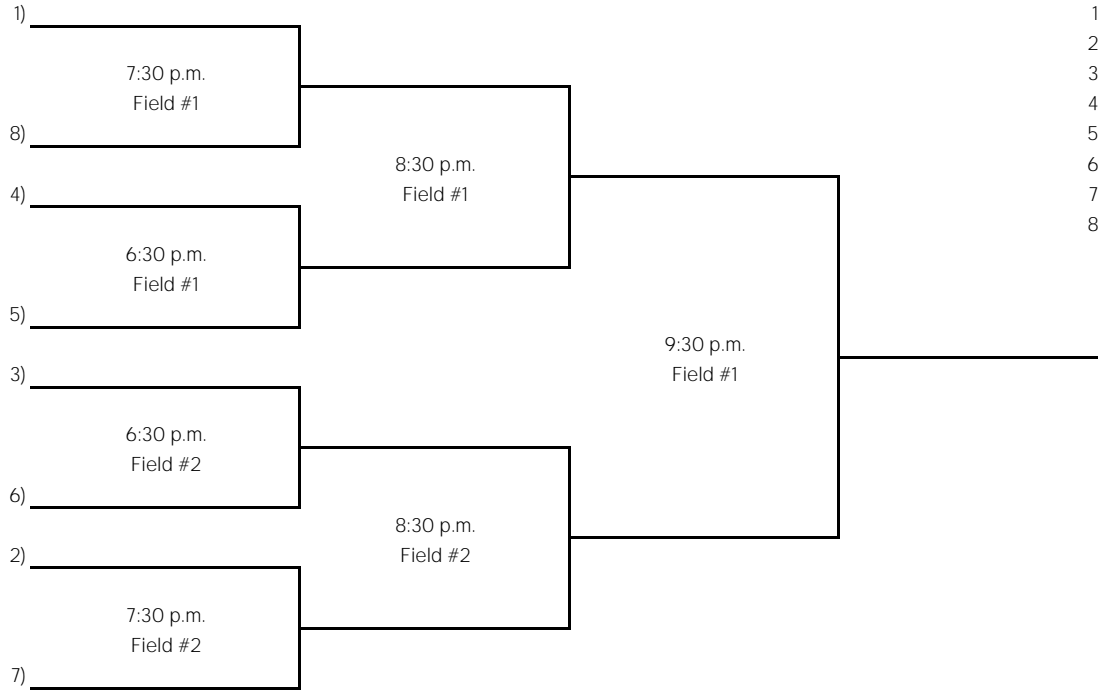

## Thursday Men's Gold Softball Playoff Schedule

Playoffs will be played the week following the last regular-season game

\* Players must be on official roster and have played at least three regular-season games to be eligible for playoffs

\* Only top 8 teams in the regular season make the playoffs

\* No game time limit or ties

\* All league rules apply

- 1)
- 2)
- 3)
- 4)
- 5)
- 6)
- 7)
- 8)

W	L	T	League Points
---	---	---	------------------