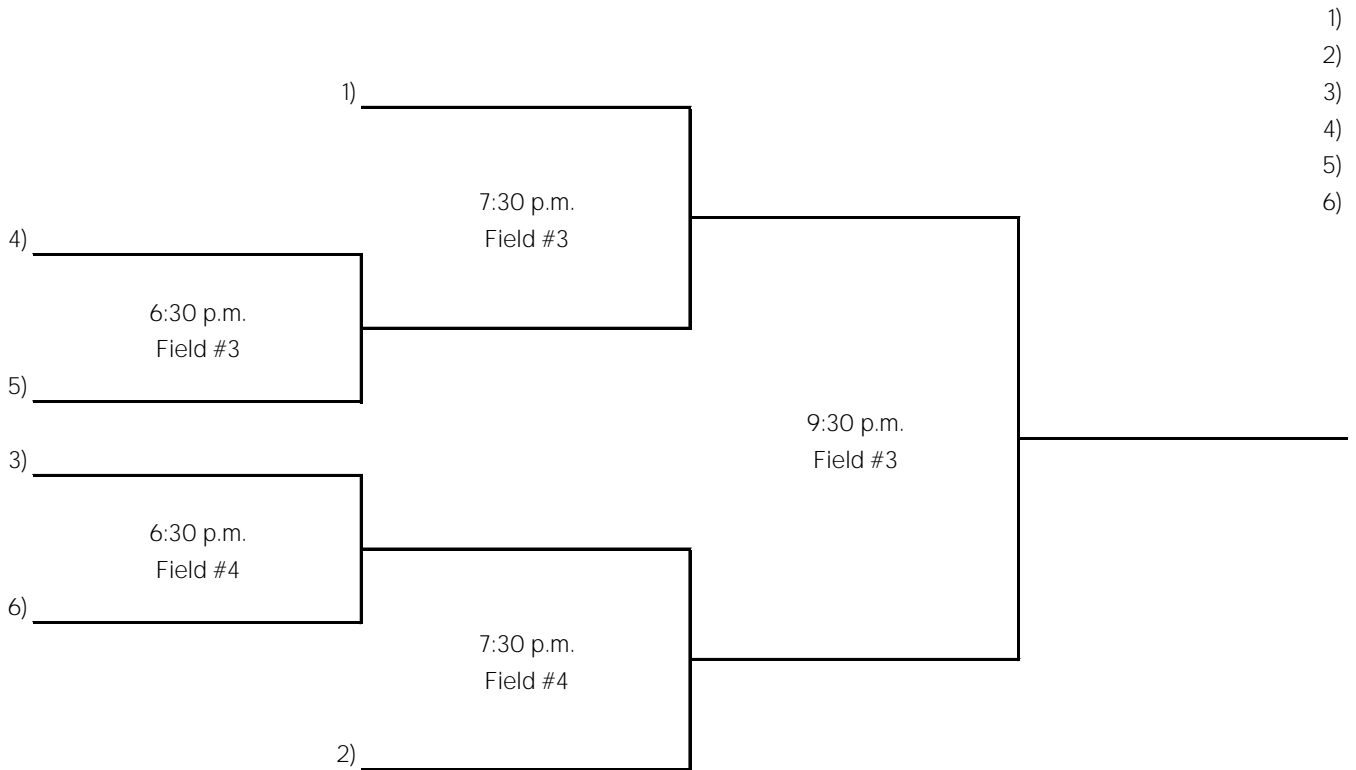

Richfield Recreation Services

Thursday Men's Silver Softball Playoff Schedule

Playoffs will be played the week following the last regular-season game

* Players must be on official roster and have played at least three regular-season games to be eligible for playoffs

* Only top 8 teams in the regular season make the playoffs

* No game time limit or ties

* All league rules apply

W	L	T	League Points
---	---	---	------------------